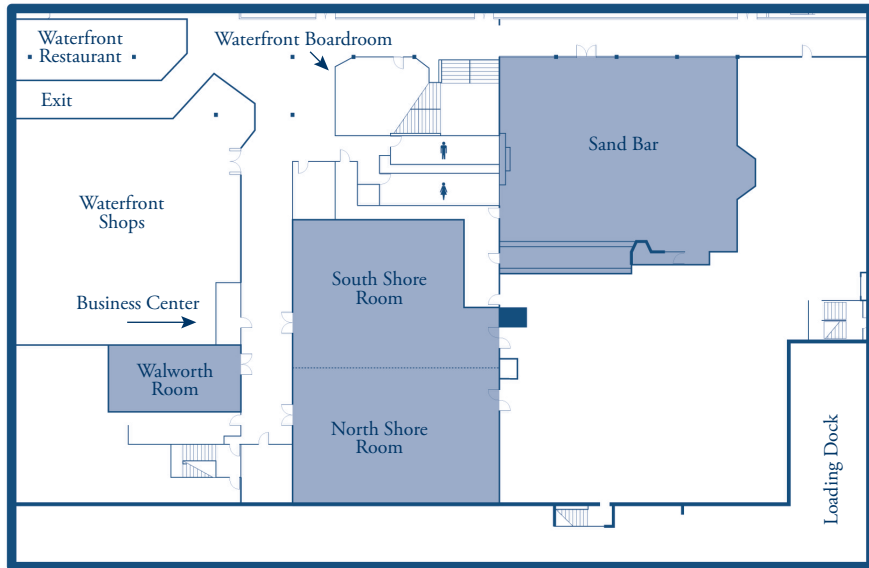

**MAP KEY**

- A. The Waterfront (lower level)
- B. Waterfront Gift Shops and Business Center (lower level)
- C. Harbor Ballrooms (upper level)
- D. 240°West/Bar West (upper level)
- E. Porto (upper level)
- F. Café Latte (upper level)
- G. Geneva Lake Meeting Rooms and Business Center (lower level)
- H-J. Marina Rooms 1(H), 2(I), 3(J) (upper level)

Harbor Lawn / Patio

*Meeting / Conference / Wedding Space*