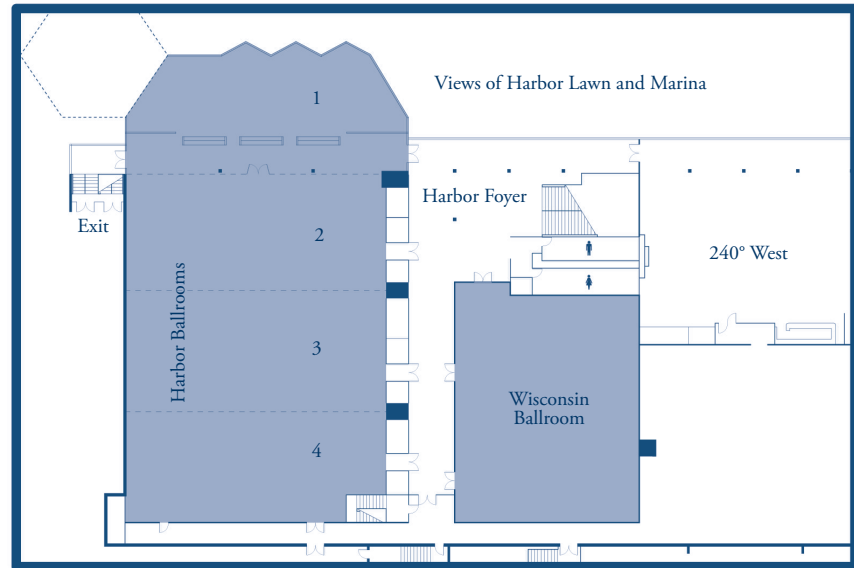

**MAP KEY**

- A. The Waterfront (lower level)
- B. Waterfront Gift Shops and Business Center (lower level)
- C. Harbor Ballrooms (upper level)
- D. 240°West/Bar West (upper level)
- E. Porto (upper level)
- F. Café Latte (upper level)
- G. Geneva Lake Meeting Rooms and Business Center (lower level)
- H-J. Marina Rooms 1(H), 2(I), 3(J) (upper level)

Harbor Lawn / Patio

*Meeting / Conference / Wedding Space*