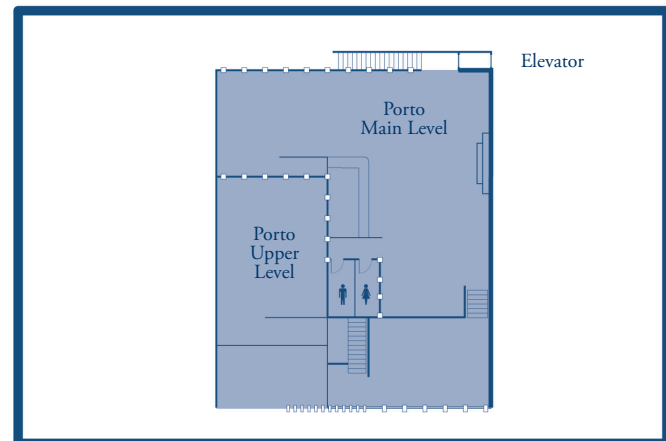

**MAP KEY**

- A. The Waterfront (lower level)
- B. Waterfront Gift Shops and Business Center (lower level)
- C. Harbor Ballrooms (upper level)
- D. 240°West/Bar West (upper level)
- E. Porto (upper level)
- F. Café Latte (upper level)
- G. Geneva Lake Meeting Rooms and Business Center (lower level)
- H-J. Marina Rooms 1(H), 2(I), 3(J) (upper level)

Harbor Lawn / Patio

*Meeting / Conference / Wedding Space*