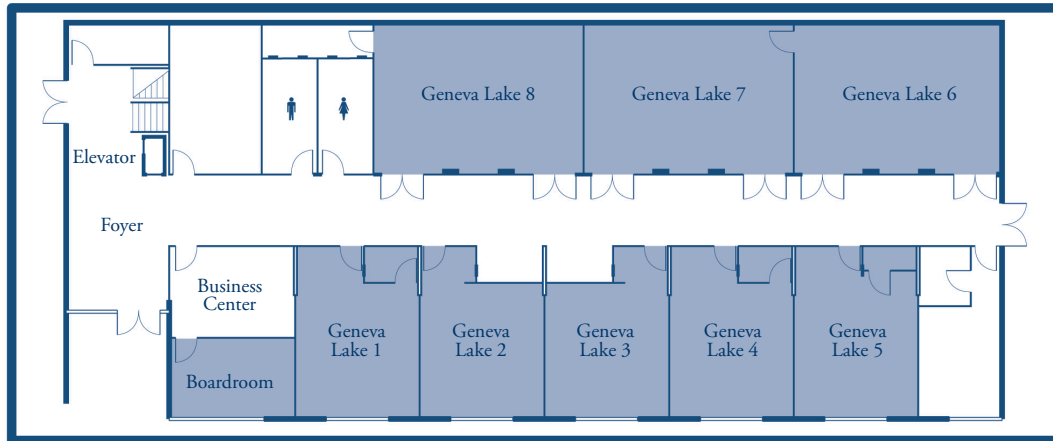

**MAP KEY**

- A. The Waterfront (lower level)
- B. Waterfront Gift Shops and Business Center (lower level)
- C. Harbor Ballrooms (upper level)
- D. 240°West/Bar West (upper level)
- E. Porto (upper level)
- F. Café Latte (upper level)
- G. Geneva Lake Meeting Rooms and Business Center (lower level)
- H-J. Marina Rooms 1(H), 2(I), 3(J) (upper level)

Harbor Lawn / Patio

*Meeting / Conference / Wedding Space*